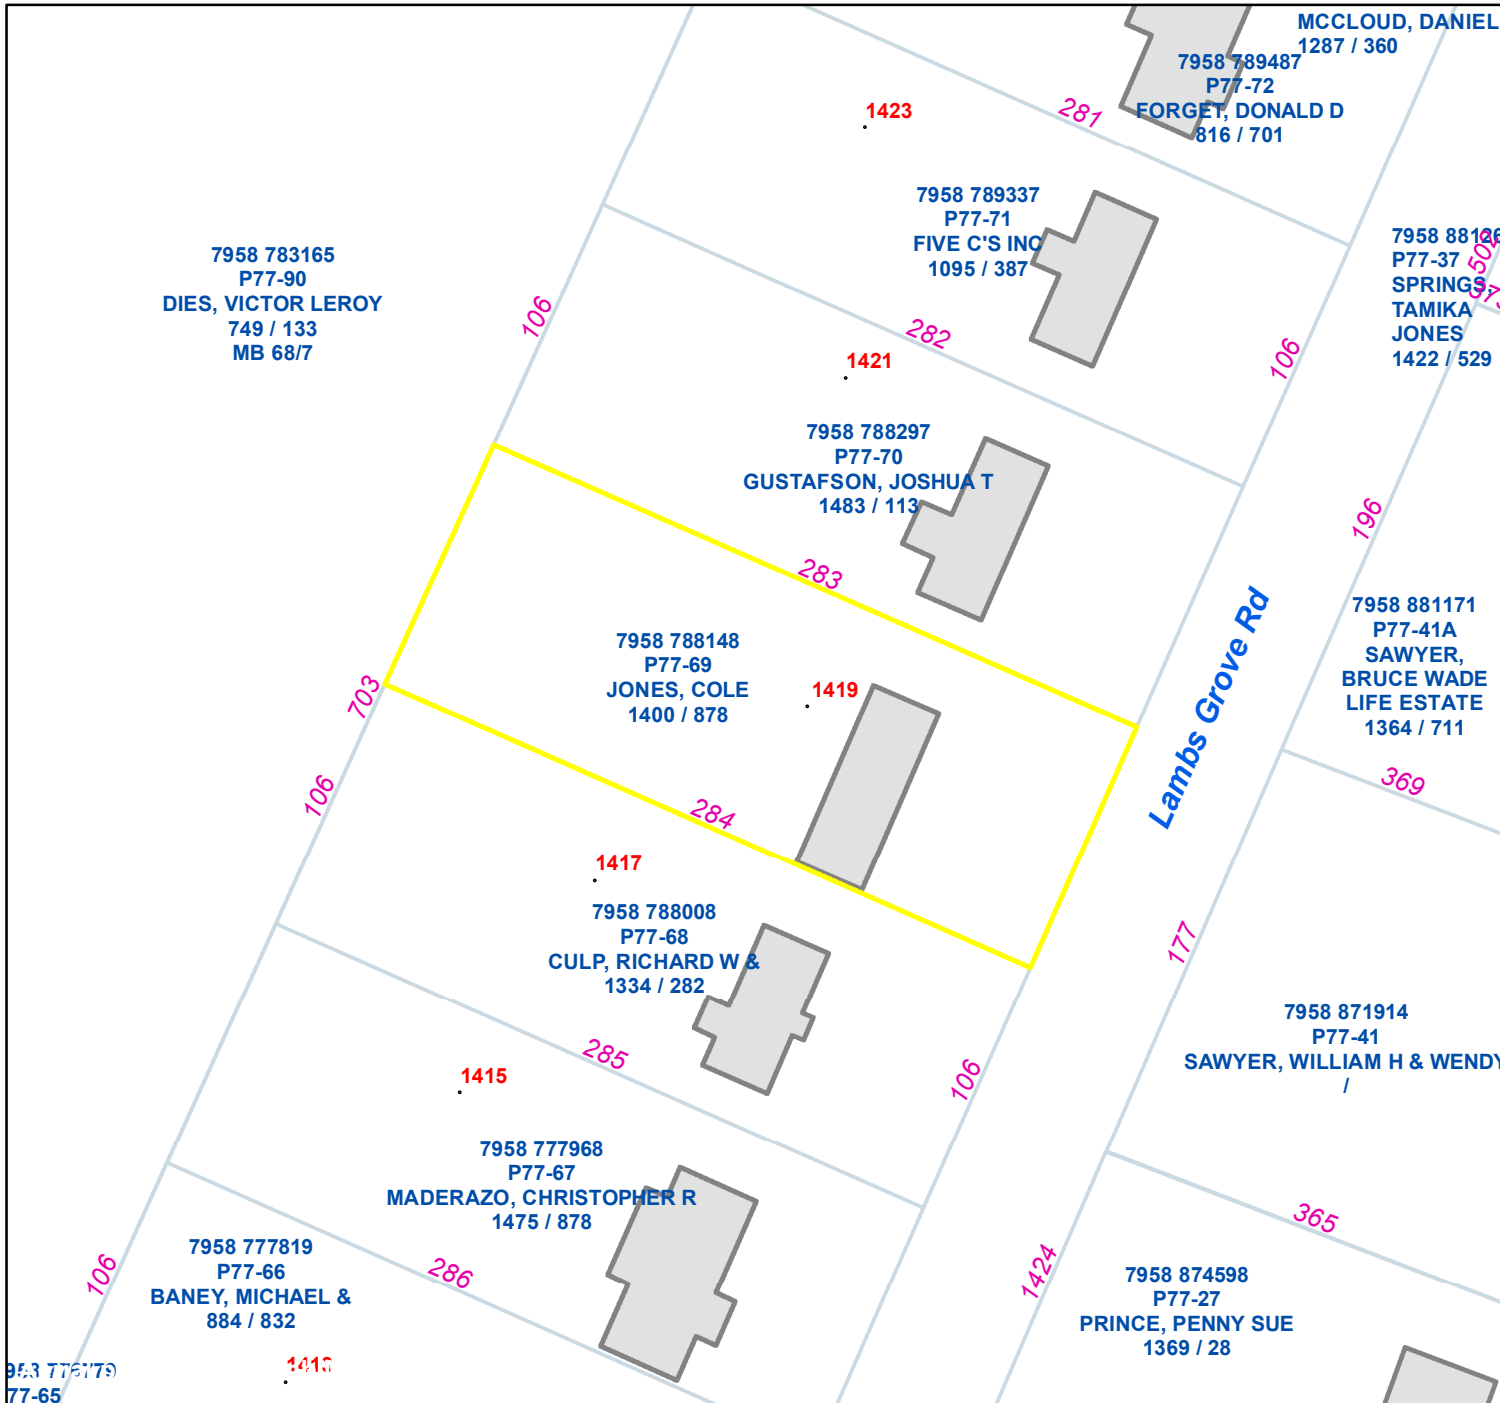

Pasquotank County, NC

Parcel ID: 7958 788148
 Map: P77-69

LOT: 0

01419 LAMBS GROVE RD
 JONES, COLE

1419 LAMBS GROVE RD
 ELIZABETH CITY NC 27909

Deed Book: 1400
 Deed Page: 878
 Date: 20210316

Land Value: 30700
 Ag Value: 0
 Bldg Value: 138600
 Total Value: 169300

Taxed Acres: 0.669

PASQUOTANK
 COUNTY NC

Date: 3/4/2024

Property Ownership/
 Lines as of January 1, 2024

NOT A SURVEY

This map was created from historic maps, recorded deeds and surveys.
 It CAN NOT be used to convey land, settle land disputes or build fences.